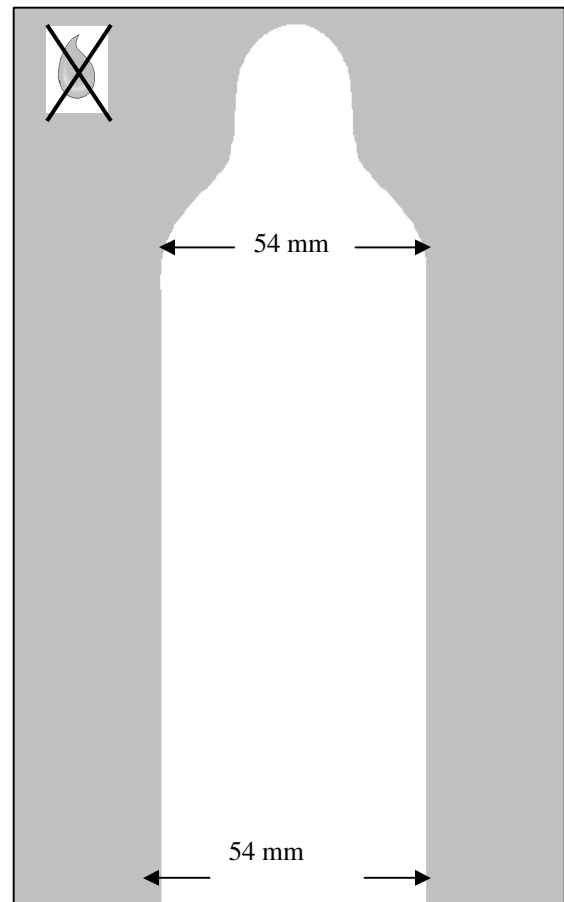

Condomania Extra Large

A larger and wider condom, ideal for those who find standard condoms too restrictive. Straight shaft in shape and transparent, this condom is non-spermiidally lubricated.

Figures shown = max. tolerance (+/- 2mm)

	ISO 4074	CONDOMANIA
BURSTING VOLUME (litres)	18+	33.7
BURSTING PRESSURE (Kilo Pascal's)	1+	1.8
FORCE AT BREAK (N)	39+	106.7
ELONGATION AT BREAK (%)	700	828.9
LENGTH (mm)	170	195-206
WIDTH (mm)	52-56	54
THICKNESS (mm)	n/a	0.08 (+/- 0.005mm)
ELECTRONICALLY TESTED (VOLTS)	n/a	1800