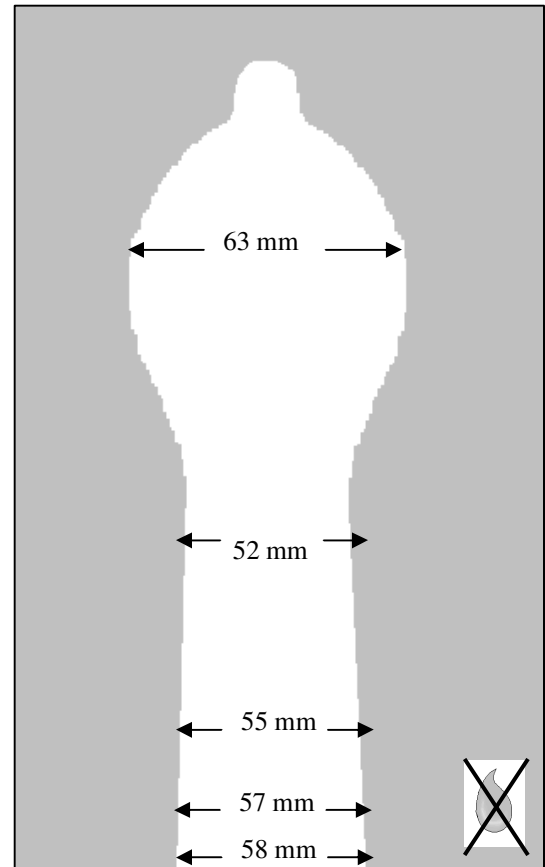

Condomania Liberty

A unique shaped condom with a wider flared head, which tapers out slightly for more comfort around the base, allowing for a better fit. This makes the condom feel more comfortable and less restrictive to the user.

Liberty	Non-spermicidally lubricated	
----------------	------------------------------	---

Figures shown = max. tolerance (+/- 2mm)

	ISO 4074	CONDOMANIA
BURSTING VOLUME (litres)	No ageing and ageing 18+	47
BURSTING PRESSURE (Kilo Pascal's)	No ageing and ageing 1+	1.7
FORCE AT BREAK (N)	n/a	75
ELONGATION AT BREAK (%)	n/a	800
LENGTH (mm)	160	195
WIDTH (mm)	53-57	57
THICKNESS (mm)	n/a	0.072 (+/- 0.01mm)
ELECTRONICALLY TESTED (VOLTS)	n/a	1200