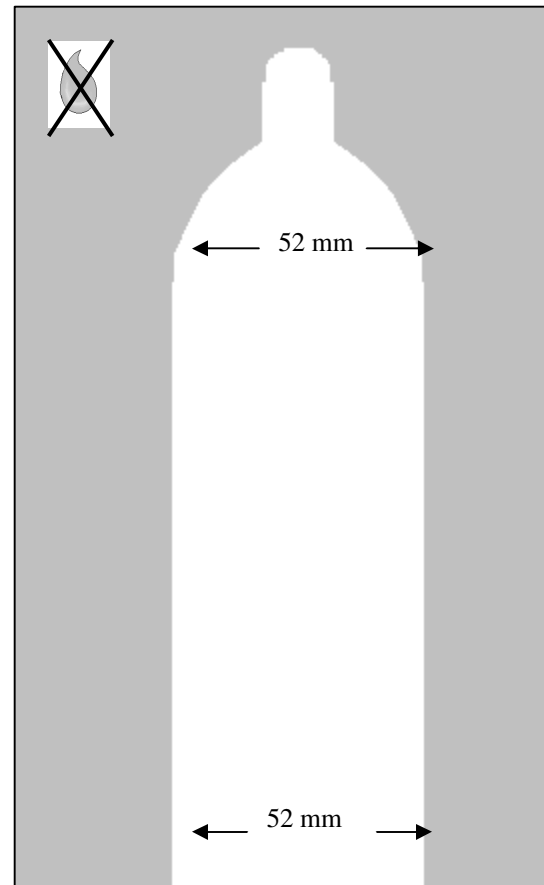

Figures shown = max. tolerance (+/- 2mm)

	ISO 4074	CONDOMANIA
<b>BURSTING VOLUME (litres)</b>	18+	32.6
<b>BURSTING PRESSURE (Kilo Pascal's)</b>	1+	1.6
<b>FORCE AT BREAK (N)</b>	n/a	105
<b>ELONGATION AT BREAK (%)</b>	n/a	861
<b>LENGTH (mm)</b>	170	170-180
<b>WIDTH (mm)</b>	50-54	52
<b>THICKNESS (mm)</b>	n/a	0.05-0.07 (+/- 0.005mm)
<b>ELECTRONICALLY TESTED (VOLTS)</b>	n/a	1800