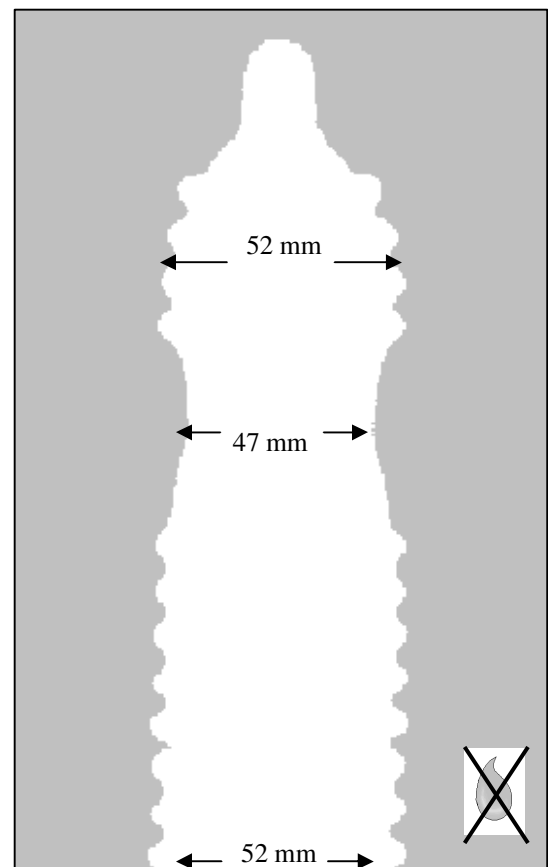

Condomania Extra Ribbed

Designed to combine comfort, security and increased sensitivity. Anatomically shaped with specially designed ribs on the head and shaft of the condom. Allows for greater sensation during lovemaking.

Extra Ribbed Non-spermicidally lubricated

Figures shown = max. tolerance (+/- 2mm)

	ISO 4074	CONDOMANIA
BURSTING VOLUME (litres)	No ageing and ageing 18+	38
BURSTING PRESSURE (Kilo Pascal's)	No ageing and ageing 1+	1.9
FORCE AT BREAK (N)	n/a	95
ELONGATION AT BREAK (%)	n/a	800
LENGTH (mm)	160	185
WIDTH (mm)	50-54	52
THICKNESS (mm)	n/a	0.072 (+/- 0.01mm)
ELECTRONICALLY TESTED (VOLTS)	n/a	1500