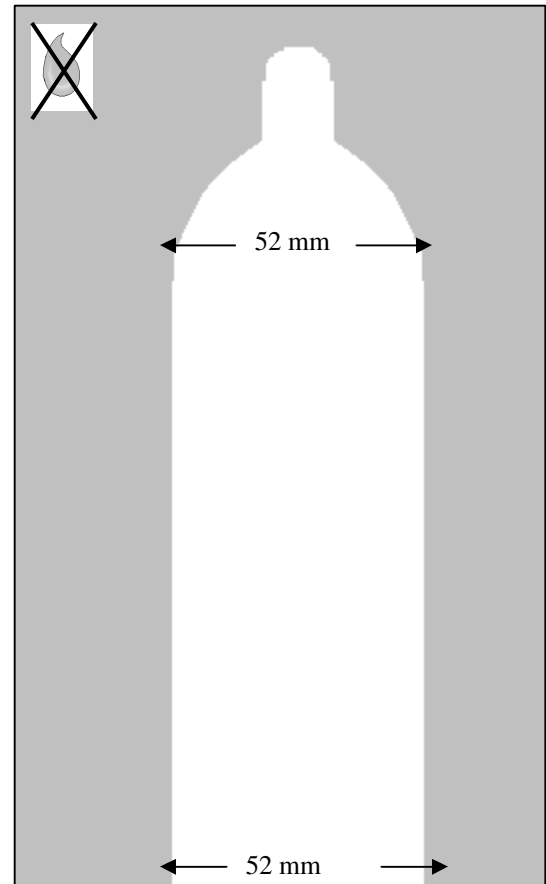

Condomania Extra Strong

A stronger condom that gives the user extra reassurance during use. Straight shaft in shape and transparent, this condom is non-spermicidally lubricated.

Figures shown = max. tolerance (+/- 2mm)

	ISO 4074	CONDOMANIA
BURSTING VOLUME (litres)	18+	33.5
BURSTING PRESSURE (Kilo Pascal's)	1+	2.2
FORCE AT BREAK (N)	39+	132.1
ELONGATION AT BREAK (%)	700	858.5
LENGTH (mm)	170	170-185
WIDTH (mm)	50-54	52
THICKNESS (mm)	n/a	0.09 (+/- 0.005mm)
ELECTRONICALLY TESTED (VOLTS)	n/a	1800